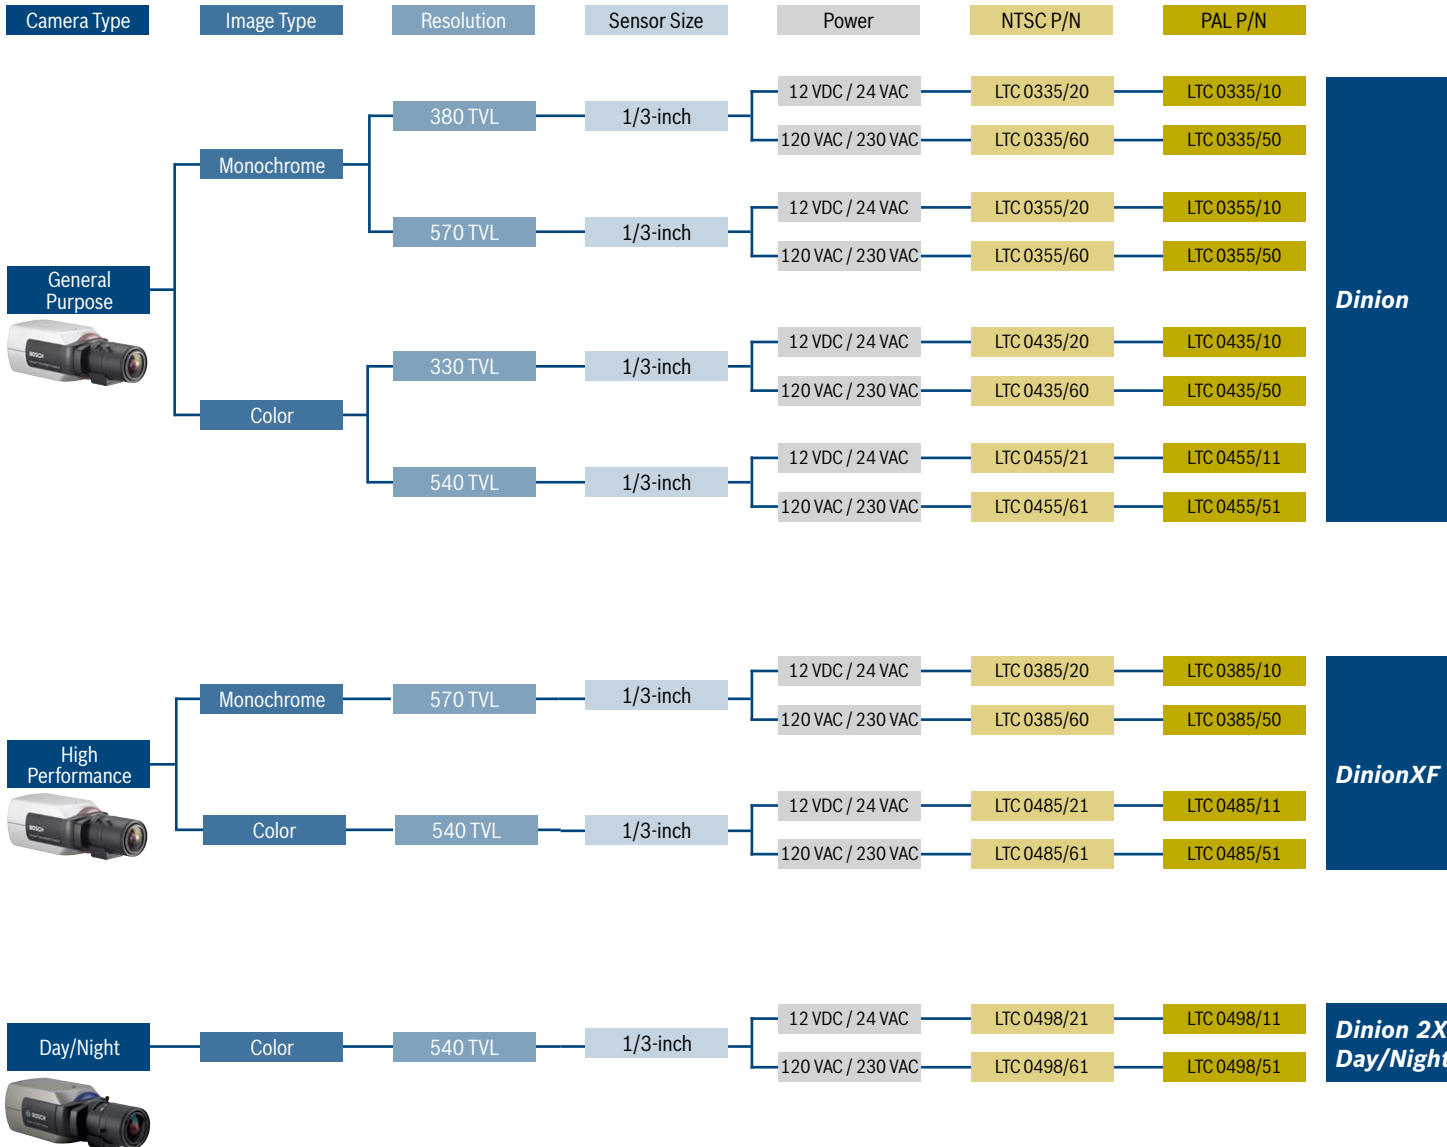

* F1.2 Lens, 89% scene reflectance, 30 IRE

Dinion Cameras Quick Guide

BOSCH

Invented for life

Camera Selection Chart

Lenses

Varifocal, manual iris

LTC 3361/50	1/3-inch 2.8-10.0mm (f/1.4)
LTC 3361/41	1/3-inch 2.8-12.0mm (f/1.4)
LTC 3361/32	1/3-inch 3.0-8.0mm (f/1.4)
LTC 3361/60	1/3-inch 3.5-8.0mm (f/1.4)
LTC 3371/21	1/3-inch 5.0-50.0mm (f/1.4)
LTC 3371/50	1/3-inch 5.0-50.0mm (f/1.4)

Varifocal, auto-iris

LTC 3364/50	1/3-inch 2.8-10.0mm, AI (f/1.4)
LTC 3364/32	1/3-inch, 3 - 8mm, AI (f/1.0)
LTC 3364/60	1/3-inch 3.5-8.0mm, AI (f/1.4)
LTC 3374/21	1/3-inch 5.0-50.0mm, AI (f/1.4)
LTC 3374/50	1/3-inch 5.0-50.0mm, AI (f/1.7)

Varifocal, auto-iris (IR Corrected)

LTC 3364/21	1/3-inch 2.8-6.0mm, AI (f/1.4)
LTC 3364/30	1/3-inch 3.0-8.0mm, AI (f/1.0)
LTC 3664/40	1/3-inch 2.8-11.0mm, AI (f/1.4)
LTC 3664/30	1/3-inch 3.0-8.0mm, AI (f/1.0)
LTC 3674/20	1/3-inch 7.5-50.0mm, AI (f/1.3)

Motorized zoom, auto-iris

LTC 3384/21	1/3-inch 6.0-60.0mm, 10X (f/1.4)
-------------	----------------------------------