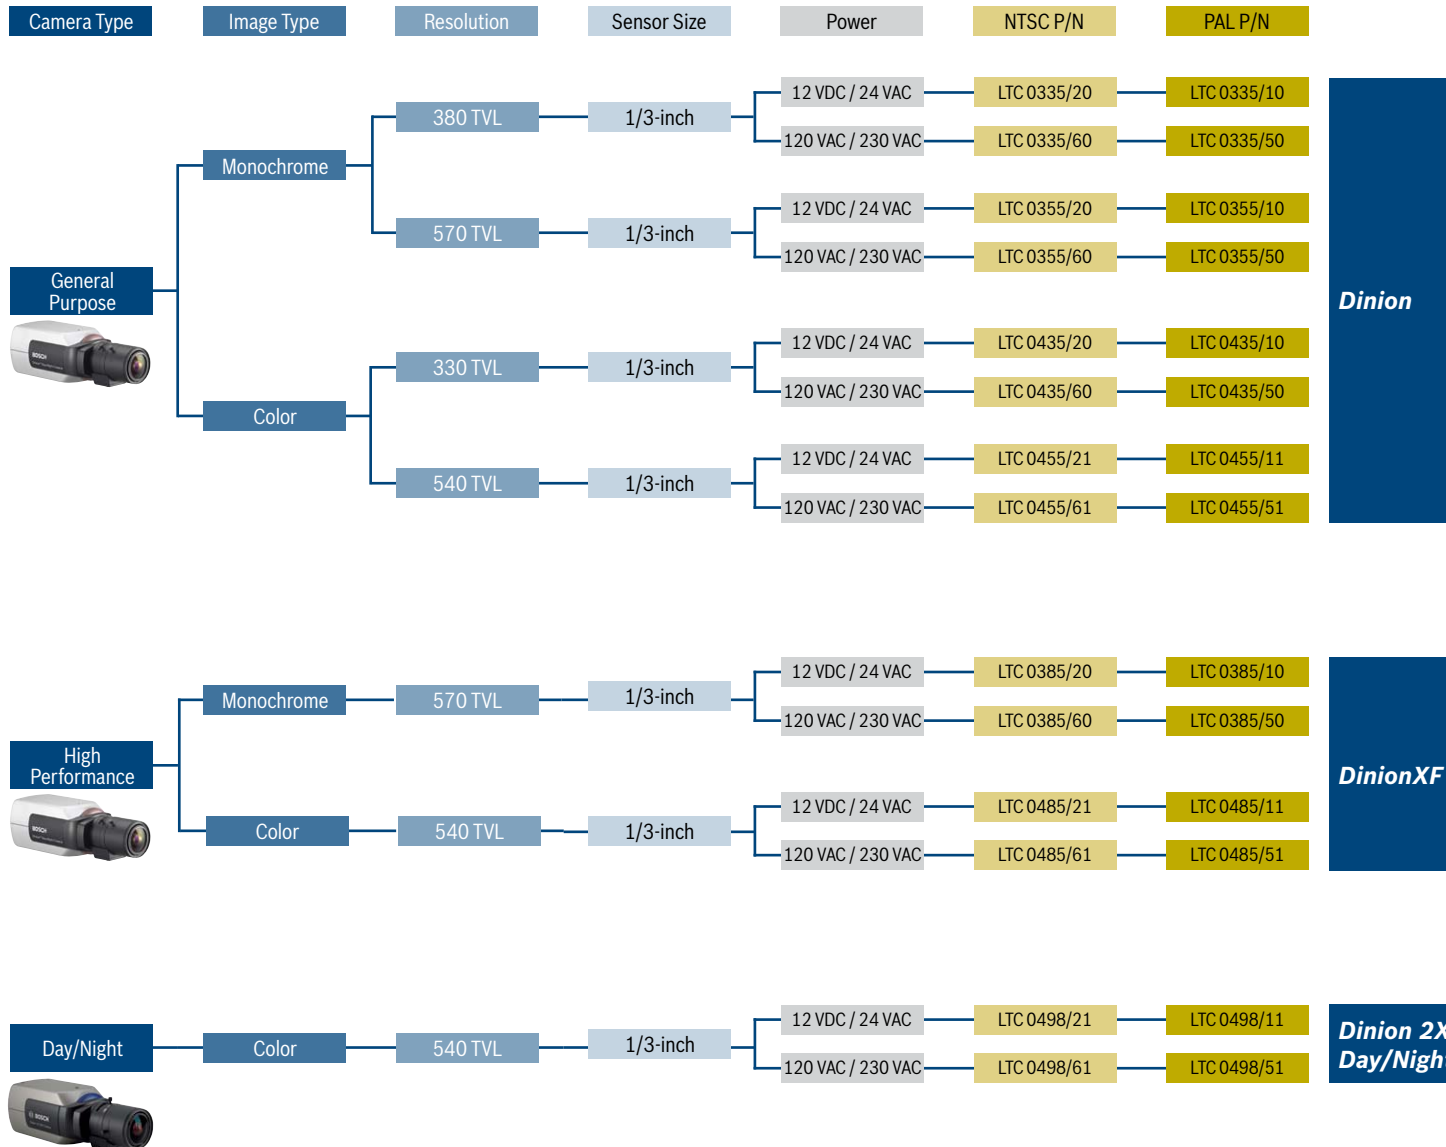

* F1.2 Lens, 89% scene reflectance, 30 IRE

Dinion Cameras Quick Guide

BOSCH

Invented for life

Camera Selection Chart

Lenses

Varifocal, manual iris

LTC 3361/50	1/3-inch 2.8-10.0mm (f/1.4)
LTC 3361/41	1/3-inch 2.8-12.0mm (f/1.4)
LTC 3361/32	1/3-inch 3.0-8.0mm (f/1.4)
LTC 3361/60	1/3-inch 3.5-8.0mm (f/1.4)
LTC 3371/21	1/3-inch 5.0-50.0mm (f/1.4)
LTC 3371/50	1/3-inch 5.0-50.0mm (f/1.4)

Varifocal, auto-iris

LTC 3364/50	1/3-inch 2.8-10.0mm, AI (f/1.4)
LTC 3364/32	1/3-inch, 3 - 8mm, AI (f/1.0)
LTC 3364/60	1/3-inch 3.5-8.0mm, AI (f/1.4)
LTC 3374/21	1/3-inch 5.0-50.0mm, AI (f/1.4)
LTC 3374/50	1/3-inch 5.0-50.0mm, AI (f/1.7)

Varifocal, auto-iris (IR Corrected)

LTC 3364/21	1/3-inch 2.8-6.0mm, AI (f/1.4)
LTC 3364/30	1/3-inch 3.0-8.0mm, AI (f/1.0)
LTC 3664/40	1/3-inch 2.8-11.0mm, AI (f/1.4)
LTC 3664/30	1/3-inch 3.0-8.0mm, AI (f/1.0)
LTC 3674/20	1/3-inch 7.5-50.0mm, AI (f/1.3)

Motorized zoom, auto-iris

LTC 3384/21	1/3-inch 6.0-60.0mm, 10X (f/1.4)
-------------	----------------------------------